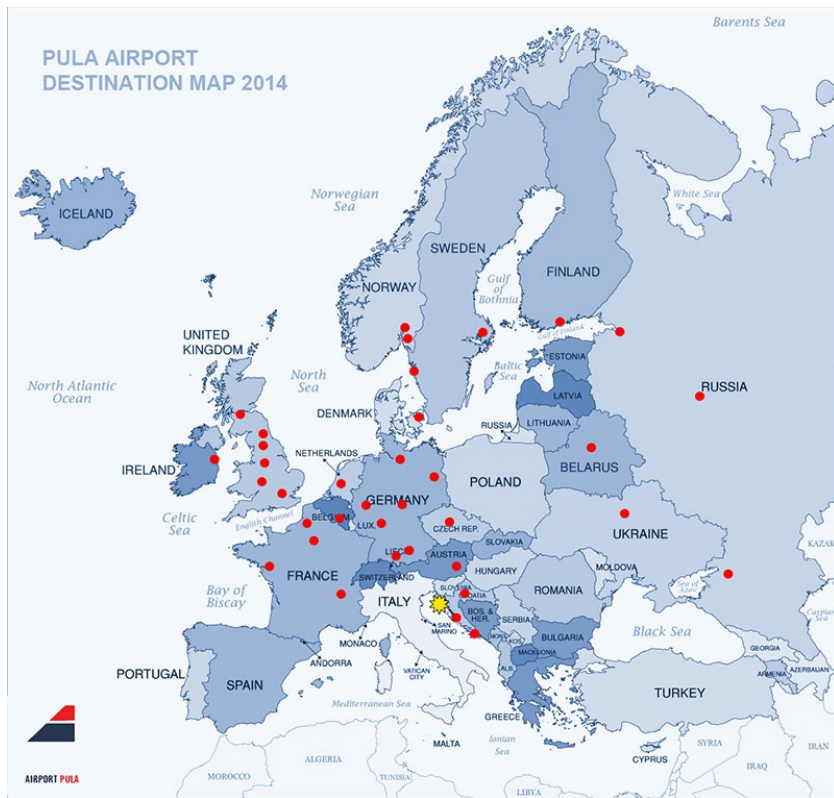

COUNTRY - CITY AIRPORT CODE	AIRLINE COMPANY NAME	FLIGHT SCHEDULE TO PULA	
		TIME PERIOD	DAYS OF THE WEEK
Sweden - Stockholm ARN	SAS	20.06.	fri
Sweden - Stockholm ARN	SAS	04.07.-01.08.	fri
Sweden - Gothenburg	SAS	01.07.-05.08.	tue
Norway - Oslo OSL	Norwegian	03.05.-25.10.	sat
Norway - Oslo OSL	Norwegian	23.06.-11.08.	mon
Norway - Oslo OSL	Norwegian	25.06.-13.10.	wed
Sweden - Stockholm ARN	Norwegian	26.06.-14.08.	thu
Ireland - Dublin DUB	Aer Lingus	19.04.-13.09.	sat
Ireland - Dublin DUB	Aer Lingus	06.05.-09.09.	tue

SAS	Gothenburg Copenhagen Stockholm Oslo London Gatwick
Croatia Airlines	Zadar Zagreb Dubrovnik Amsterdam Frankfurt
Ryanair	Oslo Rygge London Stansted Paris Beauvais Charleroi Frankfurt Hahn
Thomson Airways	London Gatwick Manchester Birmingham
Germanwings	Cologne Hamburg Berlin
Jet2.com	Manchester Leeds Newcastle Edinburgh
Norwegian	Oslo Stockholm
Primera Air	Malmö
Travel Service	Prague
Intersky	Friedrichshafen
Lufthansa	München
Aer Lingus	Dublin
Transaero	Moskow Domodedovo